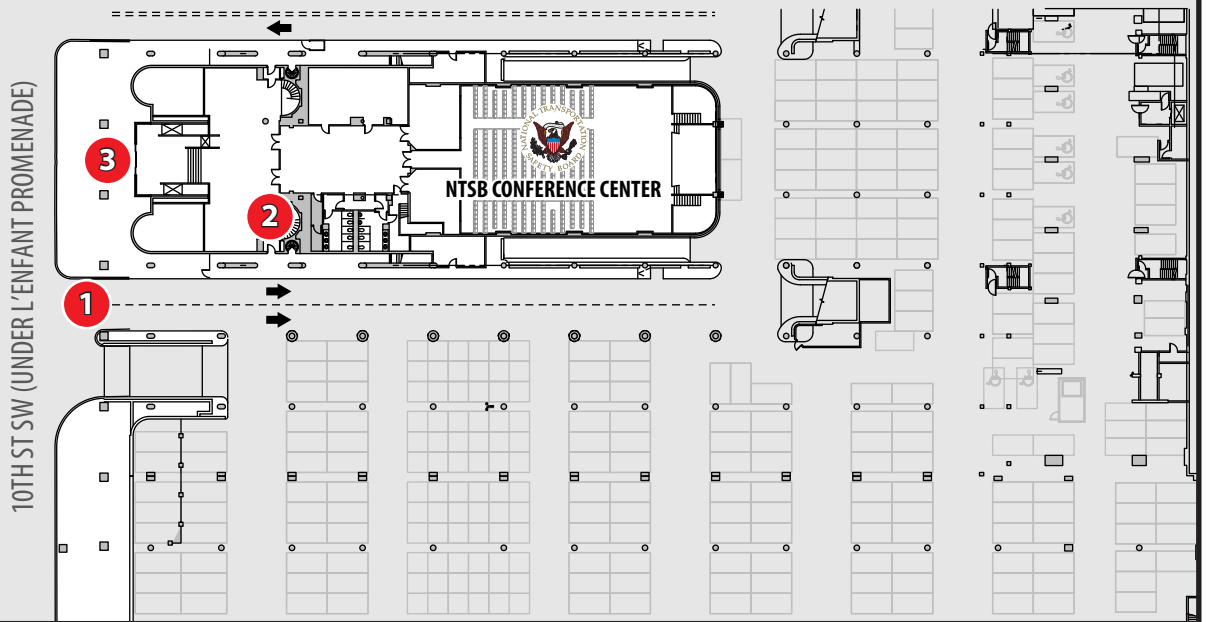

G2 Parking Garage

- 1** G2 Garage entrance
- 2** NTSB Conference Center entrance from G2 Garage
- 3** NTSB Conference Center entrance from 10th St. SW

The street entrance to the Conference Center is located on 10th Street SW running between D Street and Frontage Road, SW just below the L'Enfant Plaza Promenade. Public garage parking is immediately adjacent to the Conference Center entrance.